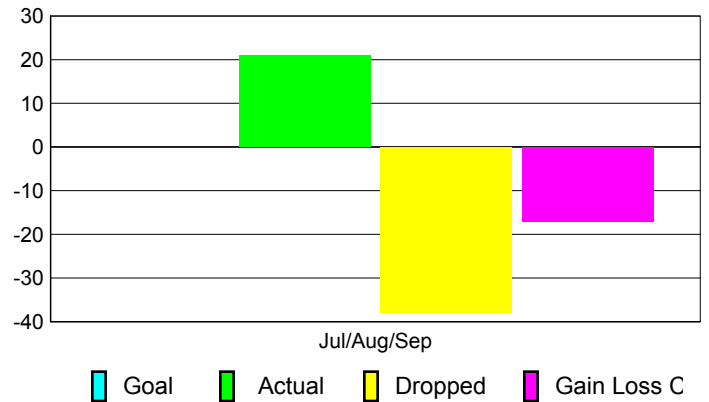

Membership Results 2010-2011

Goal, New, Dropped, Gain/Loss